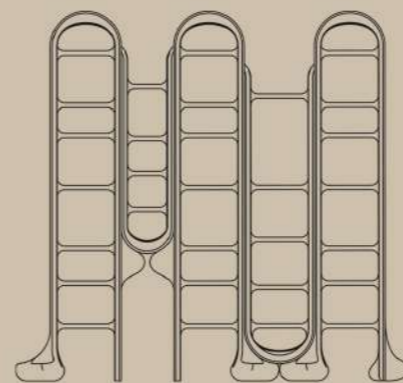

Measurement

L : 2260mm

B : 305mm

H : 2134mm

CURATED CHAOS

MONSTER LIBRARY

A library that doesn't just hold books—it holds stories, secrets, and statements.

Crafted with a raw, sculptural form, it embodies the elegance of disorder. Because in great design, perfection is overrated.