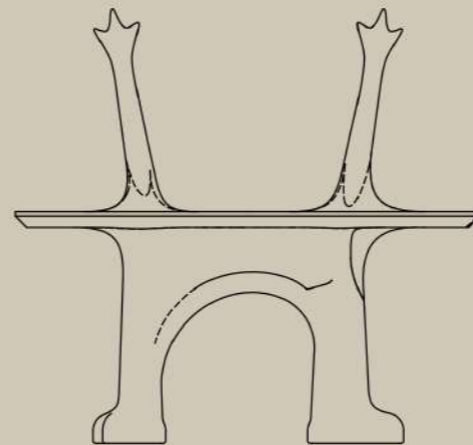

Measurement

L : 1524mm

B : 381mm

H : 762mm

A SCULPTURE, NOT A SURFACE

MONSTER CONSOLE

Some call it a table, we call it a beast in disguise. The Monster Console is where form meets function in a bold clash of materials. With its raw wood body and unexpected fur detailing, it's an artistic contradiction—brutal yet refined, structured yet untamed.