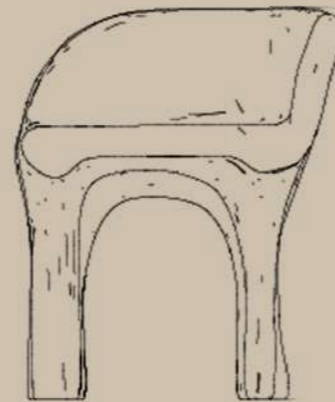

Measurement

L : 533mm

B : 635mm

H : 686mm

MONSTER DINING CHAIR

Not just a chair—a throne for the bold. Designed to make a statement at the dining table, the Monster Dining Chair blends audacious form with indulgent comfort. Structured yet plush, sculptural yet inviting, it dares you to sit, settle in, and own the space.

THE THRONE OF DEFIANCE