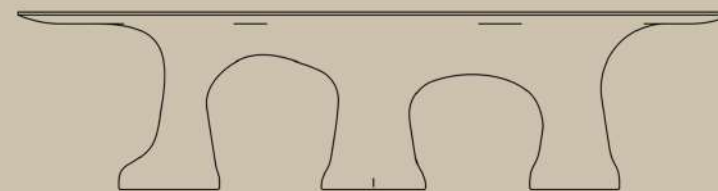

MONSTER DINING TABLE

Forget dinner conversations—this table is the conversation. A bold fusion of wood and fur, it commands attention while inviting connection. Designed for those who host with flair, the Monster Dining Table is where luxury meets audacity.